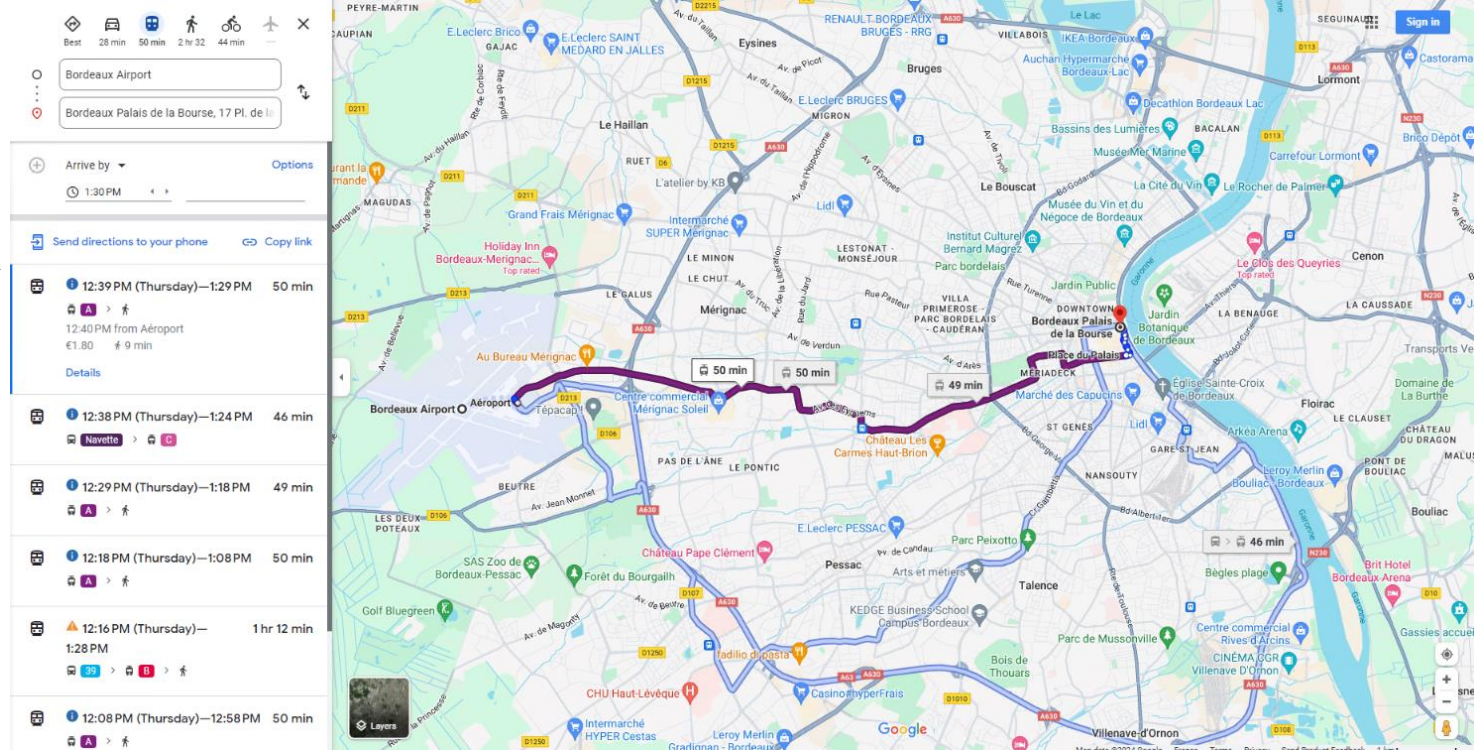

Microenvironment and Immunotherapy of Sarcomas

October 10-11, 2024

Palais de la Bourse

17 place de la bourse

33076 Bordeaux

France

Travel and accommodation information

Contact :

05.56.33.78.96

contact@condorprogram.com

PUBLIC TRANSPORT

<https://www.infotbm.com/en>

<https://30direct.com/en/>

- From Bordeaux train station to Palais de la Bourse

Served by **lines C and D** (tramway)
 Recommended stop: **Place de la bourse**

Departure Time	Arrival Time	Duration
1:15 PM (Thursday)	1:29 PM	14 min
1:19 PM	1:26 PM	7 min
1:10 PM (Thursday)	1:24 PM	14 min
1:06 PM (Thursday)	1:20 PM	14 min
1:04 PM (Thursday)	1:18 PM	14 min
1:01 PM (Thursday)	1:15 PM	14 min

- From Airport to Palais de la Bourse

Served by **lines A** (tramway)
Recommended stop: **Place du Palais**

Or

Served by **30'direct Shuttle**
Recommended stop: **Bordeaux train station**
Then, by **lines C or D** (tramway)
Recommended stop: **Place de la bourse**